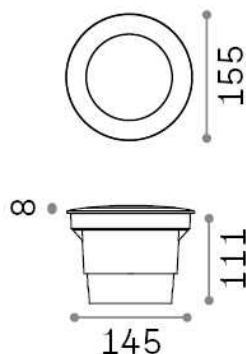

General info

Outdoor - Recessed lights

Outdoor ground recessed drive-over projector with integrated LED sources, enhanced protection and direct light emission indirect light emission

Ean	8021696120324
Item	GRAVITY PT ROUND BIG
Installation	Recessed (Floor)
Guarantee	5 years
Gross weight	0.77 kg
Volume	0.00431 m ³

Technical info

Net weight	0.67 kg
Insulation class	II
Protection index	IP67
Compliance	CE
Operating temperature	-15° ~ +45 °C
Full load efficiency	x
Dimmer	Determined by the light bulb
Power output	220-240 V AC
Power supply	Not required
Load resistance	IK10